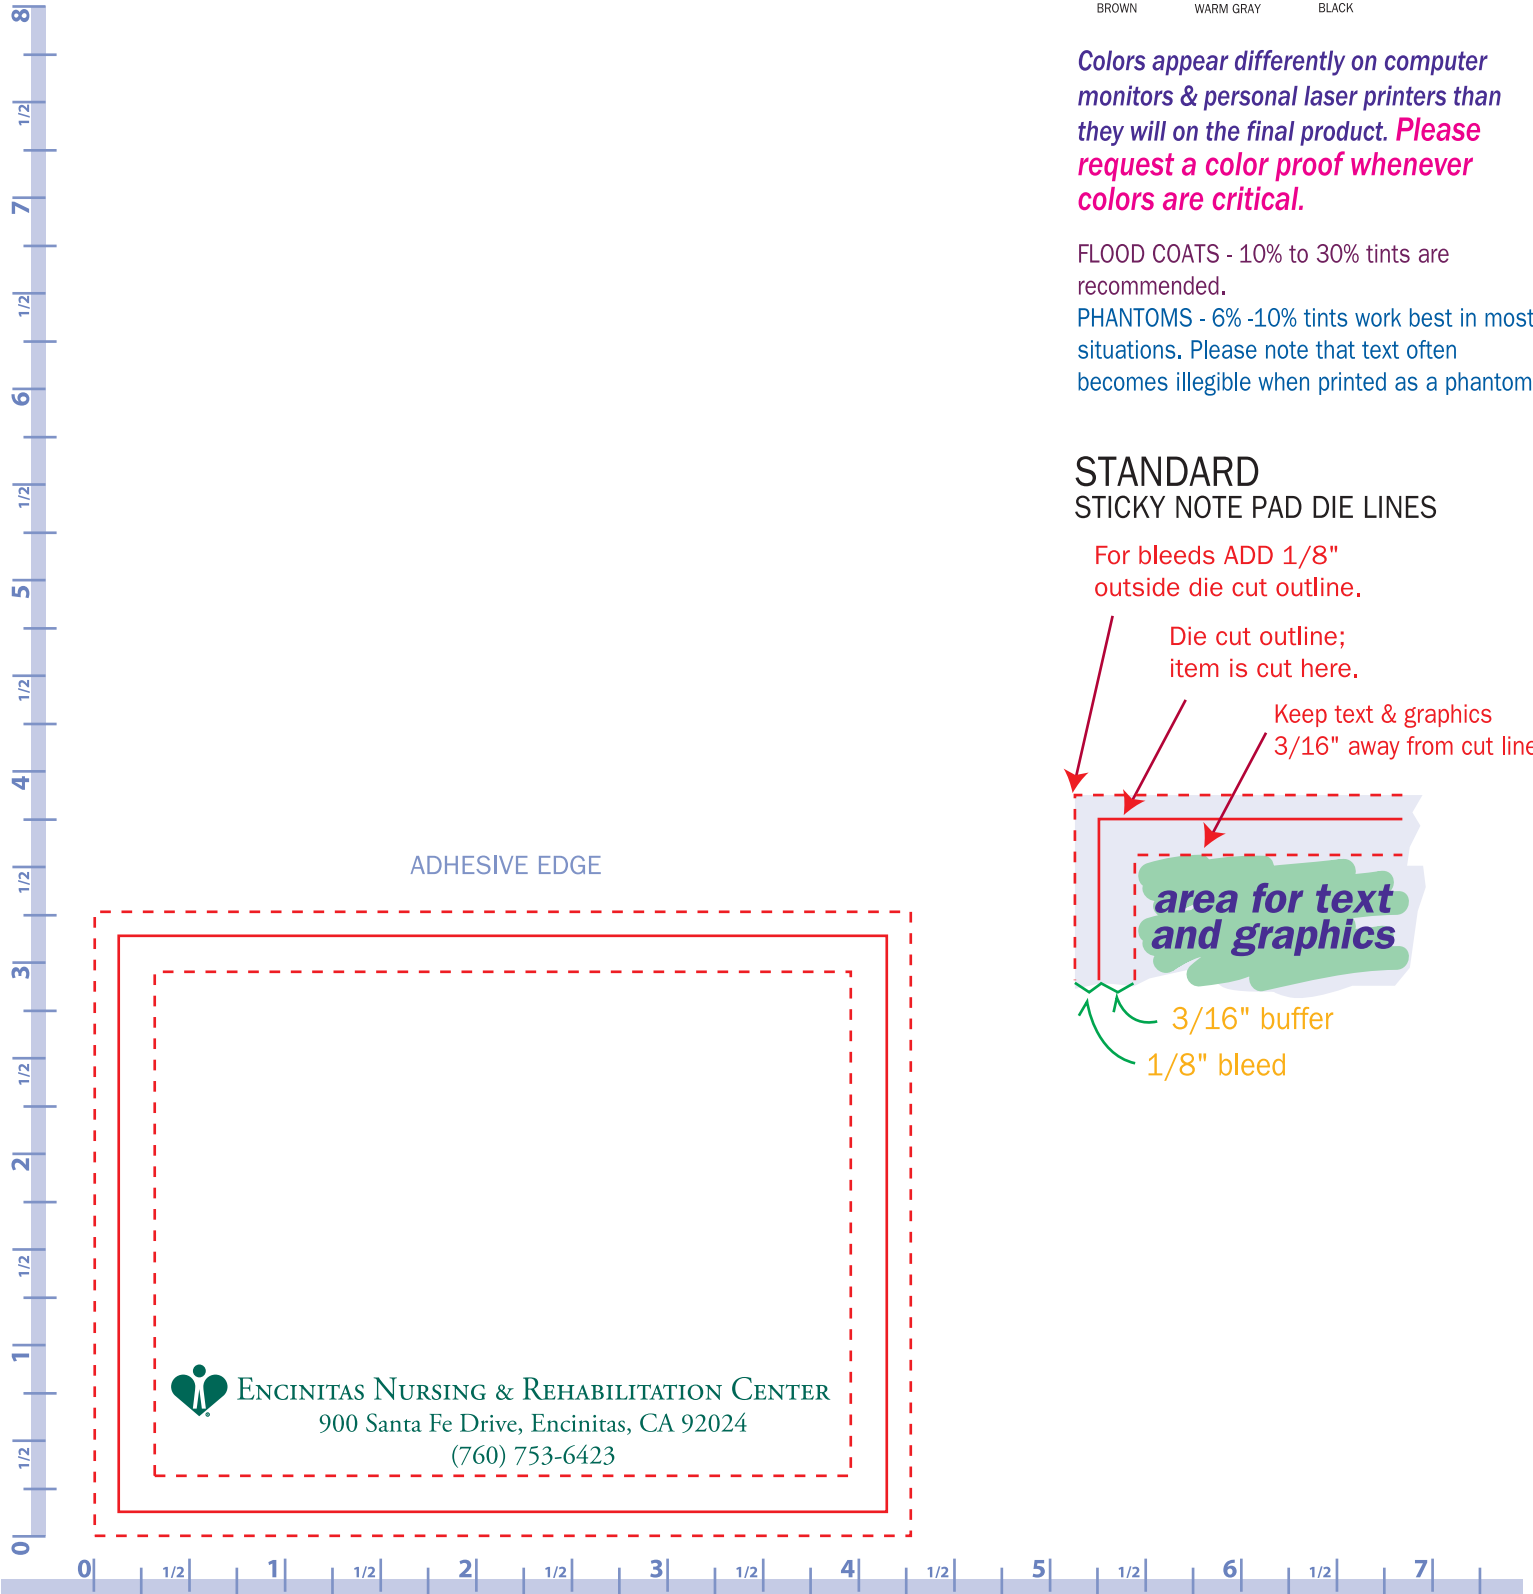

UPDATE
4-DEC-07

Artwork Template

Item: P4A3A25, P4A3A50, P4A3A100
Size: 4" wide x 3" high
Imprint Area: 3.625" wide x 2.625" high
Shape: RECTANGLE
Stock Art:

STOCK IMPRINT COLORS

RED	ORANGE	LIGHT ORANGE	YELLOW
LIME	GREEN	FOREST GREEN	TEAL
PURPLE	PLUM	BURGUNDY	MAGENTA
CYAN	BLUE	ROYAL	NAVY
BROWN	WARM GRAY	BLACK	

Colors appear differently on computer monitors & personal laser printers than they will on the final product. **Please request a color proof whenever colors are critical.**

FLOOD COATS - 10% to 30% tints are recommended.
PHANTOMS - 6% -10% tints work best in most situations. Please note that text often becomes illegible when printed as a phantom.

STANDARD STICKY NOTE PAD DIE LINES

For bleeds ADD 1/8" outside die cut outline.

RULER IS IN INCHES. VERIFY RULER ACCURACY ONCE PRINTED OUT ONTO PAPER.