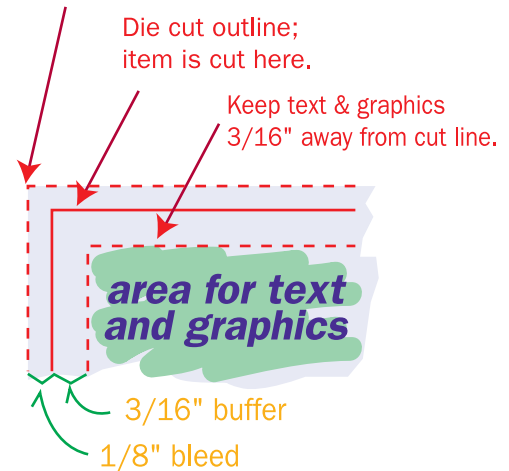

UPDATE
4-DEC-07

Artwork Template

Item: P4A3A25, P4A3A50, P4A3A100
Size: 4" wide x 3" high
Imprint Area: 3.625" wide x 2.625" high
Shape: RECTANGLE
Stock Art:

STOCK IMPRINT COLORS

RED	ORANGE	LIGHT ORANGE	YELLOW
LIME	GREEN	FOREST GREEN	TEAL
PURPLE	PLUM	BURGUNDY	MAGENTA
CYAN	BLUE	ROYAL	NAVY
BROWN	WARM GRAY	BLACK	

Colors appear differently on computer monitors & personal laser printers than they will on the final product. **Please request a color proof whenever colors are critical.**

FLOOD COATS - 10% to 30% tints are recommended.
PHANTOMS - 6% -10% tints work best in most situations. Please note that text often becomes illegible when printed as a phantom.

STANDARD STICKY NOTE PAD DIE LINES

For bleeds ADD 1/8" outside die cut outline.

RULER IS IN INCHES. VERIFY RULER ACCURACY ONCE PRINTED OUT ONTO PAPER.